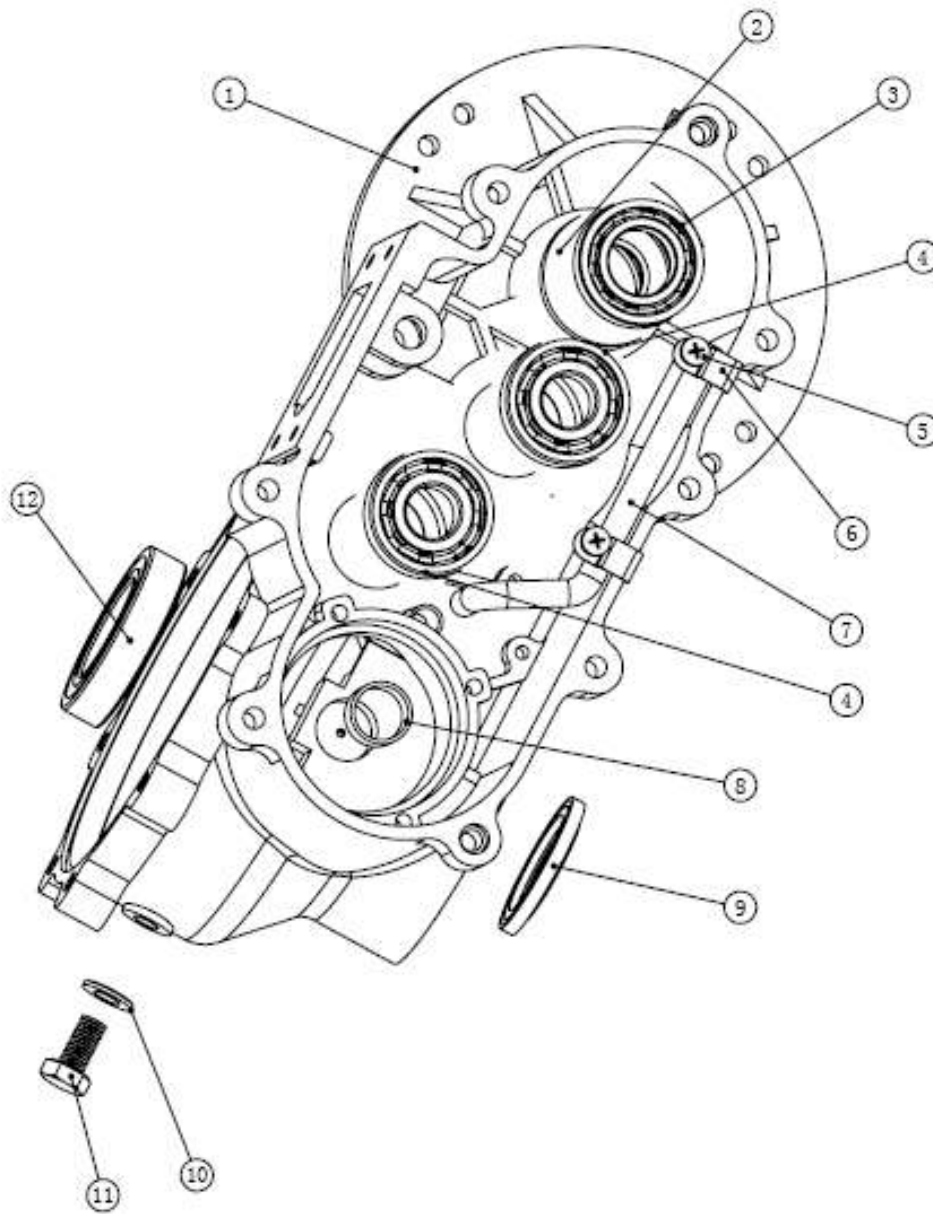

# 12.33:1 & 20.00:1 Gearbox Assembly (UTV-RAXLE-0011)

## Major Assemblies & Hardware

Item No.	Description	Part No.	Qty.
1	Front Cover Assembly	UTV-RAXLE-FRNTCOVASS-01	1
2	Flat Washer	GCC-HARB-0300	16
3	Lock Washer	GCC-HARB-0301	16
4	Front/Side Cover Bolts	GCC-HARB-0302	16
5	High/Low Gear Assembly	UTV-RAXLE-HLGEARASS-01	1
6	Main Housing Assembly	UTV-RAXLE-HOUSINGASS-01	1
7	Shift Lever Assembly	UTV-RAXLE-SHIFTERASS-01	1
8	Shifting Cover Bolts	GCC-HARB-0303	4
9	Differential Assembly	UTV-RAXLE-DIFFASS-01	1
10	Side Cover Assembly	UTV-RAXLE-SIDECOVASS-01	1

# Housing Assembly

Item No.	Description	Part No.	Qty.
1	Main Housing	UTV-RAXLE-HOUSING-01	1
2	Seal, Input Shaft (Motor)	UTV-RAXLE-SEAL-01	1
3	Input Bearing	GCC-BERG-0005	1
4	Shifting/Lower Shaft Bearing	GCC-BERG-0006	2
5	Screw, Lub Tube Retaining Clip	GCC-HARB-0307	2
6	Lubrication Tube Retaining Clip	GCC-HARB-0308	2
7	Lubrication Tube	GCC-HARB-0309	1
8	Pinion Bearing	GCC-BERG-0007	1
9	Differential Seal	UTV-RAXLE-SEAL-02	1
10	Washer, Drain Plug	GCC-HARB-0310	1
11	Drain Plug	GCC-HARB-0311	1
12	Differential Side Bearing	GCC-BERG-0008	1

# Differential Gear Assembly

Item No.	Description	Part No.	Qty.
1	Bearing Shim A	UTV-RAXLE-SHIM-03	1
2	O-Ring	UTV-RAXLE-ORING-02	2
3	Ring Gear	UTV-RAXLE-RGEAR-01	1
4	Pinion Shaft B	UTV-RAXLE-PINION-01	1
5	Side Gear Harden Washer	UTV-RAXLE-HWASHER-01	4
6	Side Gear	UTV-RAXLE-DIFFGEAR-01	4
7	Differential Housing	UTV-RAXLE-DIFFHOUS-01	1
8	Pinion Shaft A	UTV-RAXLE-PINION-02	1
9	Output Gear Bearing	GCC-BERG-0004	2
10	Set Screws	GCC-HARB-0304	2
11	Output Gear	UTV-RAXLE-DIFFGEAR-02	2
12	Oil Plug	UTV-RAXLE-OILPLUG-01	2
13	Shim Washer	UTV-RAXLE-SHIM-01	2
14	Differential Cover	UTV-RAXLE-DIFFCOV-01	1
15	Fastener Locking Tab	GCC-HARB-0305	4
16	Bearing Shim B	UTV-RAXLE-SHIM-02	1
17	Bolt, Differential Assembly	GCC-HARB-0306	8