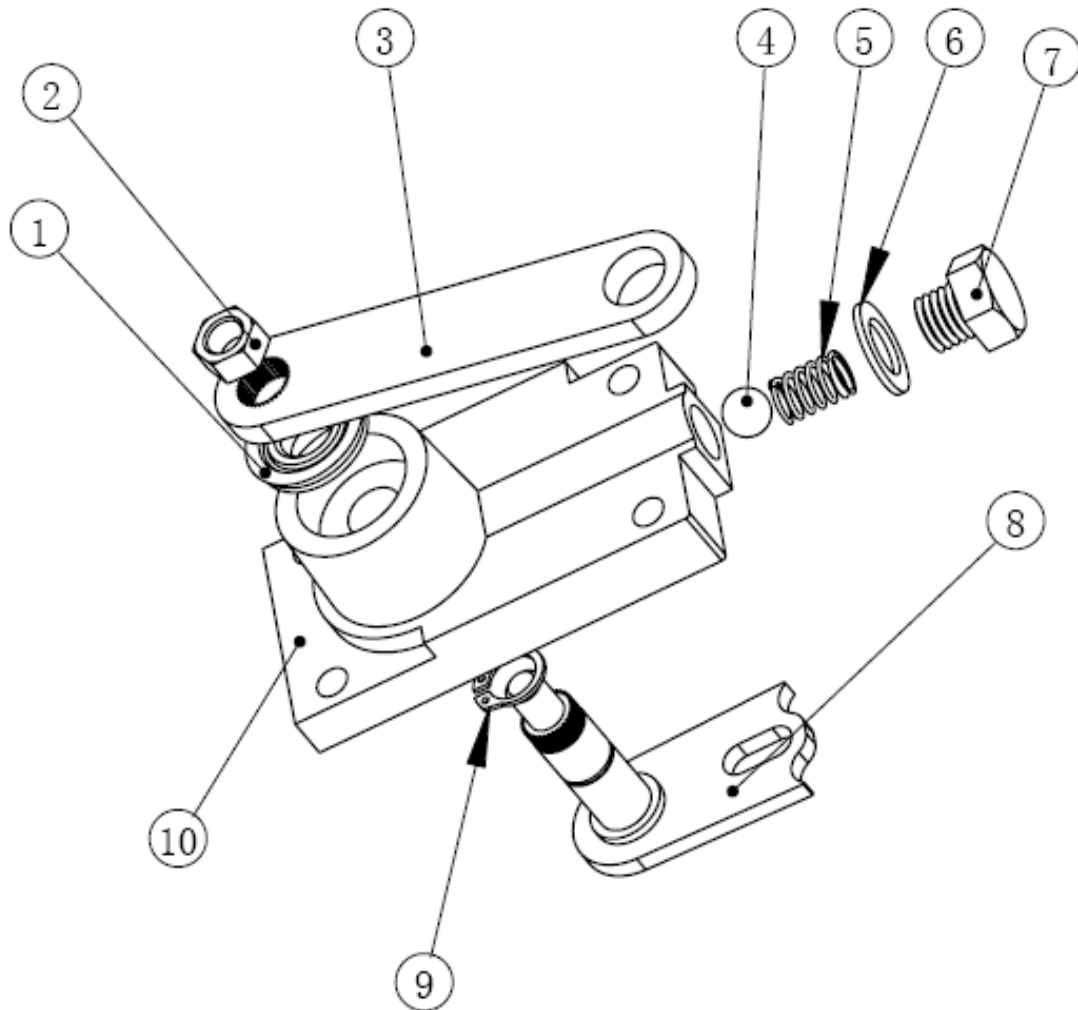

# Main Gear Set Assembly

Item No.	Description	Part No.	Qty.
1	Gear 6	UTV-RAXLE-GEAR-06	1
2	Shifting Fork	UTV-RAXLE-SHIFTFORK-01	1
3	Input Shaft	UTV-RAXLE-SHAFT-01	1
4	Shifter Rail	UTV-RAXLE-SHIFTSH-01	1
5	Key, Woodruff	GCC-HARB-0323	1
6	Gear 7	UTV-RAXLE-GEAR-07	1
7	Shifting Collar	UTV-RAXLE-SHIFTCOLL-01	1
8	Shifting Gear	UTV-RAXLE-SHIFTGEAR-01	1
9	Gear 8	UTV-RAXLE-GEAR-08	1
10	Shifting Shaft, Upper - B	UTV-RAXLE-SHAFT-04	1
11	Spacer A	UTV-RAXLE-SPACER-01	1
12	Gear 3	UTV-RAXLE-GEAR-03	1
13	Shifting Shaft, Lower	UTV-RAXLE-SHAFT-03	1
14	Spacer D	UTV-RAXLE-SPACER-04	1
15	Gear 9	UTV-RAXLE-GEAR-09	1
16	Pinion Gear	UTV-RAXLE-PINGEAR-01	1
17	Lower Shaft Bearing	GCC-BERG-0011	1
18	Bearing Retainer	GCC-HARB-0313	1
19	Shims	UTV-RAXLE-SHIM-04	2
20	Bearing Retainer Screws	GCC-HARB-0314	4
21	Gear 5	UTV-RAXLE-GEAR-05	1
22	Spacer C	UTV-RAXLE-SPACER-03	1

# Side Cover Assembly

Item No.	Description	Part No.	Qty.
1	Differential Seal	UTV-RAXLE-SEAL-02	1
2	Fill Plug	GCC-HARB-0315	1
3	Fill Plug Washer	GCC-HARB-0316	1
4	Side Housing Cover	UTV-SDCOV-01	1
5	O-Ring	UTV-RAXLE-ORING-01	1
6	Differential Side Bearing	GCC-BERG-0008	1

# Shifter Assembly

Item No.	Description	Part No.	Qty.
1	Seal, Shifter Shaft	UTV-RAXLE-SEAL-03	1
2	Nut, Shifter Shaft	GCC-HARB-0317	1
3	Shifter Lever	UTV-RAXLE-LEVER-01	1
4	Ball Detent	GCC-HARB-0318	1
5	Spring, Shifter Detent	GCC-HARB-0319	1
6	Washer, Seal	GCC-HARB-0320	1
7	Screw, Shifter Detent	GCC-HARB-0321	1
8	Shifter Mechanism	UTV-RAXLE-SHIFTER-01	1
9	Retaining Ring, Shifter Shaft	GCC-HARB-0322	1
10	Shifter Housing	UTV-RAXLE-HOUSING-02	1