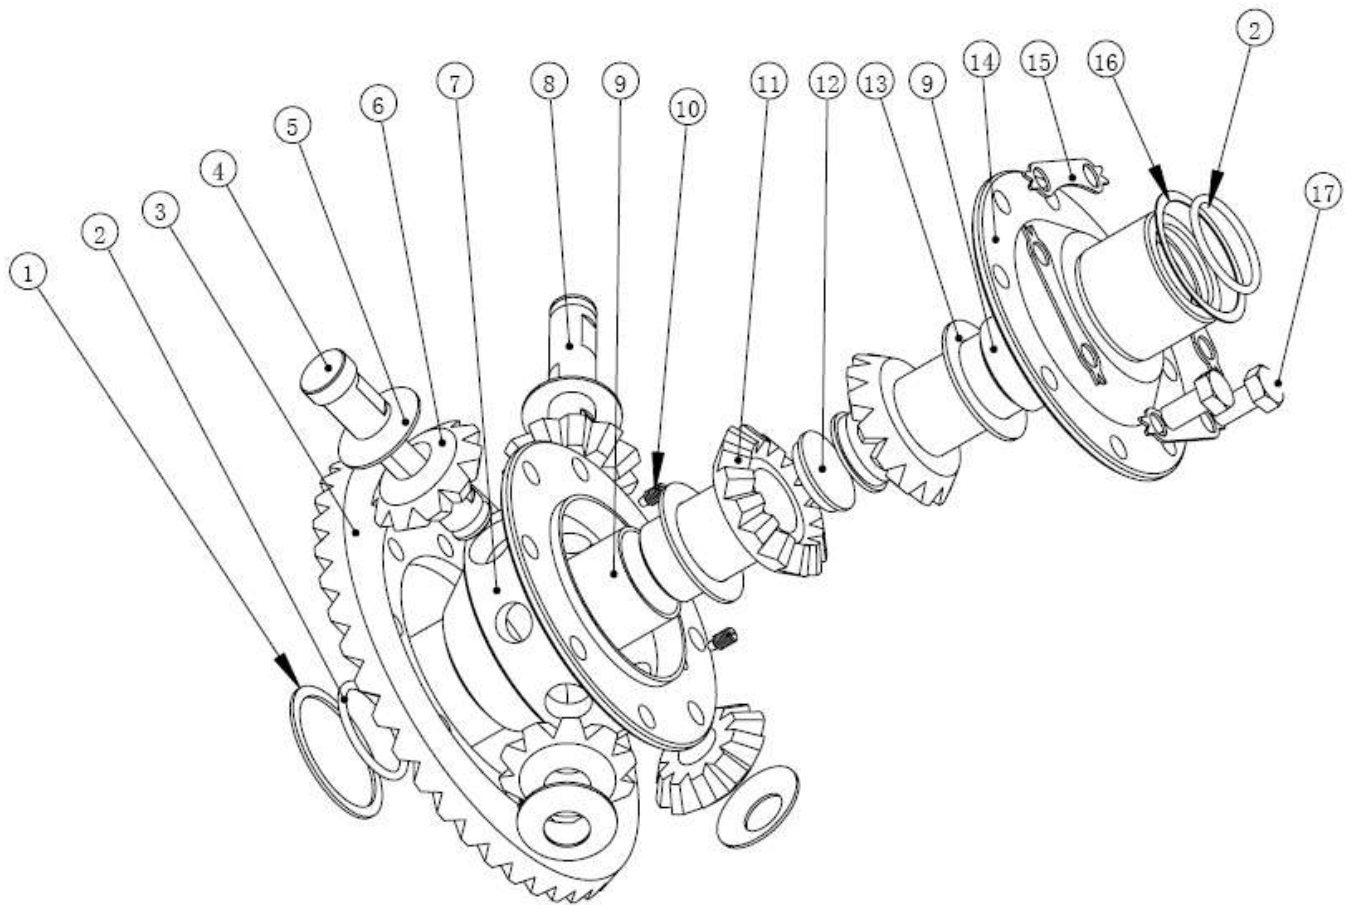

## Major Assemblies & Hardware

Item No.	Description	Part No.	Qty.
1	Front Cover Assembly	UTV-RAXLE-FRNTCOVASS-01	1
2	Flat Washer	GCC-HARB-0300	16
3	Lock Washer	GCC-HARB-0301	16
4	Front/Side Cover Bolts	GCC-HARB-0302	16
5	High/Low Gear Assembly	UTV-RAXLE-HLGEARASS-01	1
6	Main Housing Assembly	UTV-RAXLE-HOUSINGASS-01	1
7	Shift Lever Assembly	UTV-RAXLE-SHIFTERASS-01	1
8	Shifting Cover Bolts	GCC-HARB-0303	4
9	Differential Assembly	UTV-RAXLE-DIFFASS-01	1
10	Side Cover Assembly	UTV-RAXLE-SIDECOVASS-01	1

# Housing Assembly

Item No.	Description	Part No.	Qty.
1	Main Housing	UTV-RAXLE-HOUSING-01	1
2	Seal, Input Shaft (Motor)	UTV-RAXLE-SEAL-01	1
3	Input Bearing	GCC-BERG-0005	1
4	Shifting/Lower Shaft Bearing	GCC-BERG-0006	2
5	Screw, Lub Tube Retaining Clip	GCC-HARB-0307	2
6	Lubrication Tube Retaining Clip	GCC-HARB-0308	2
7	Lubrication Tube	GCC-HARB-0309	1
8	Pinion Bearing	GCC-BERG-0007	1
9	Differential Seal	UTV-RAXLE-SEAL-02	1
10	Washer, Drain Plug	GCC-HARB-0310	1
11	Drain Plug	GCC-HARB-0311	1
12	Differential Side Bearing	GCC-BERG-0008	1

# Differential Gear Assembly

Item No.	Description	Part No.	Qty.
1	Bearing Shim A	UTV-RAXLE-SHIM-03	1
2	O-Ring	UTV-RAXLE-ORING-02	2
3	Ring Gear	UTV-RAXLE-RGEAR-01	1
4	Pinion Shaft B	UTV-RAXLE-PINION-01	1
5	Side Gear Harden Washer	UTV-RAXLE-HWASHER-01	4
6	Side Gear	UTV-RAXLE-DIFFGEAR-01	4
7	Differential Housing	UTV-RAXLE-DIFFHOUS-01	1
8	Pinion Shaft A	UTV-RAXLE-PINION-02	1
9	Output Gear Bearing	GCC-BERG-0004	2
10	Set Screws	GCC-HARB-0304	2
11	Output Gear	UTV-RAXLE-DIFFGEAR-02	2
12	Oil Plug	UTV-RAXLE-OILPLUG-01	2
13	Shim Washer	UTV-RAXLE-SHIM-01	2
14	Differential Cover	UTV-RAXLE-DIFFCOV-01	1
15	Fastener Locking Tab	GCC-HARB-0305	4
16	Bearing Shim B	UTV-RAXLE-SHIM-02	1
17	Bolt, Differential Assembly	GCC-HARB-0306	8