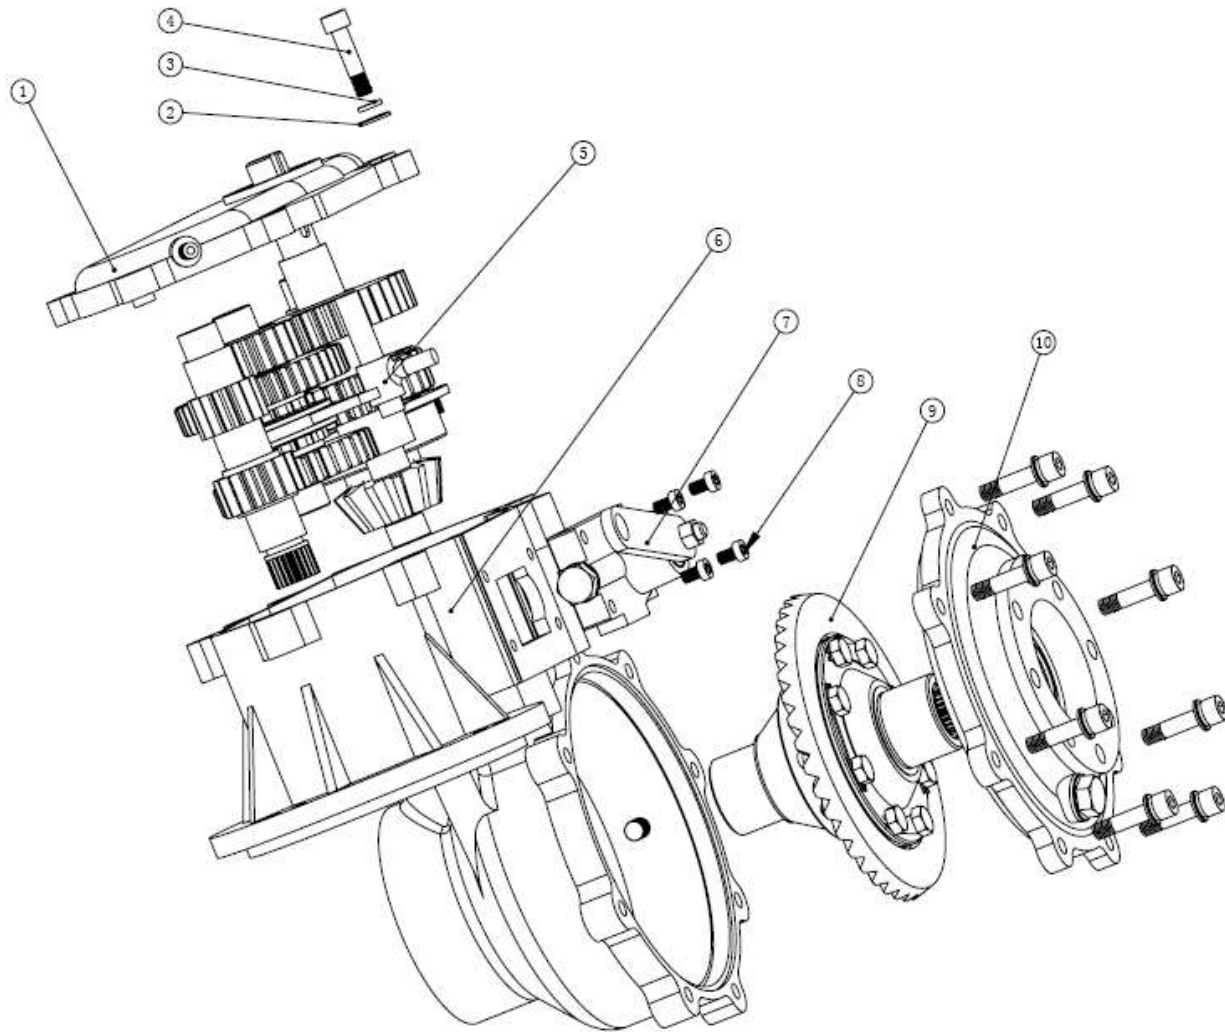

# 12.33:1 & 20.00:1 Gearbox Assembly (UTV-RAXLE-0011)

## Major Assemblies & Hardware

Item No.	Description	Part No.	Qty.
1	Front Cover Assembly	UTV-RAXLE-FRNTCOVASS-01	1
2	Flat Washer	GCC-HARB-0300	16
3	Lock Washer	GCC-HARB-0301	16
4	Front/Side Cover Bolts	GCC-HARB-0302	16
5	High/Low Gear Assembly	UTV-RAXLE-HLGEARASS-01	1
6	Main Housing Assembly	UTV-RAXLE-HOUSINGASS-01	1
7	Shift Lever Assembly	UTV-RAXLE-SHIFTERASS-01	1
8	Shifting Cover Bolts	GCC-HARB-0303	4
9	Differential Assembly	UTV-RAXLE-DIFFASS-01	1
10	Side Cover Assembly	UTV-RAXLE-SIDECOVASS-01	1

# Housing Assembly

Item No.	Description	Part No.	Qty.
1	Main Housing	UTV-RAXLE-HOUSING-01	1
2	Seal, Input Shaft (Motor)	UTV-RAXLE-SEAL-01	1
3	Input Bearing	GCC-BERG-0005	1
4	Shifting/Lower Shaft Bearing	GCC-BERG-0006	2
5	Screw, Lub Tube Retaining Clip	GCC-HARB-0307	2
6	Lubrication Tube Retaining Clip	GCC-HARB-0308	2
7	Lubrication Tube	GCC-HARB-0309	1
8	Pinion Bearing	GCC-BERG-0007	1
9	Differential Seal	UTV-RAXLE-SEAL-02	1
10	Washer, Drain Plug	GCC-HARB-0310	1
11	Drain Plug	GCC-HARB-0311	1
12	Differential Side Bearing	GCC-BERG-0008	1

# Shifter Assembly

Item No.	Description	Part No.	Qty.
1	Seal, Shifter Shaft	UTV-RAXLE-SEAL-03	1
2	Nut, Shifter Shaft	GCC-HARB-0317	1
3	Shifter Lever	UTV-RAXLE-LEVER-01	1
4	Ball Detent	GCC-HARB-0318	1
5	Spring, Shifter Detent	GCC-HARB-0319	1
6	Washer, Seal	GCC-HARB-0320	1
7	Screw, Shifter Detent	GCC-HARB-0321	1
8	Shifter Mechanism	UTV-RAXLE-SHIFTER-01	1
9	Retaining Ring, Shifter Shaft	GCC-HARB-0322	1
10	Shifter Housing	UTV-RAXLE-HOUSING-02	1