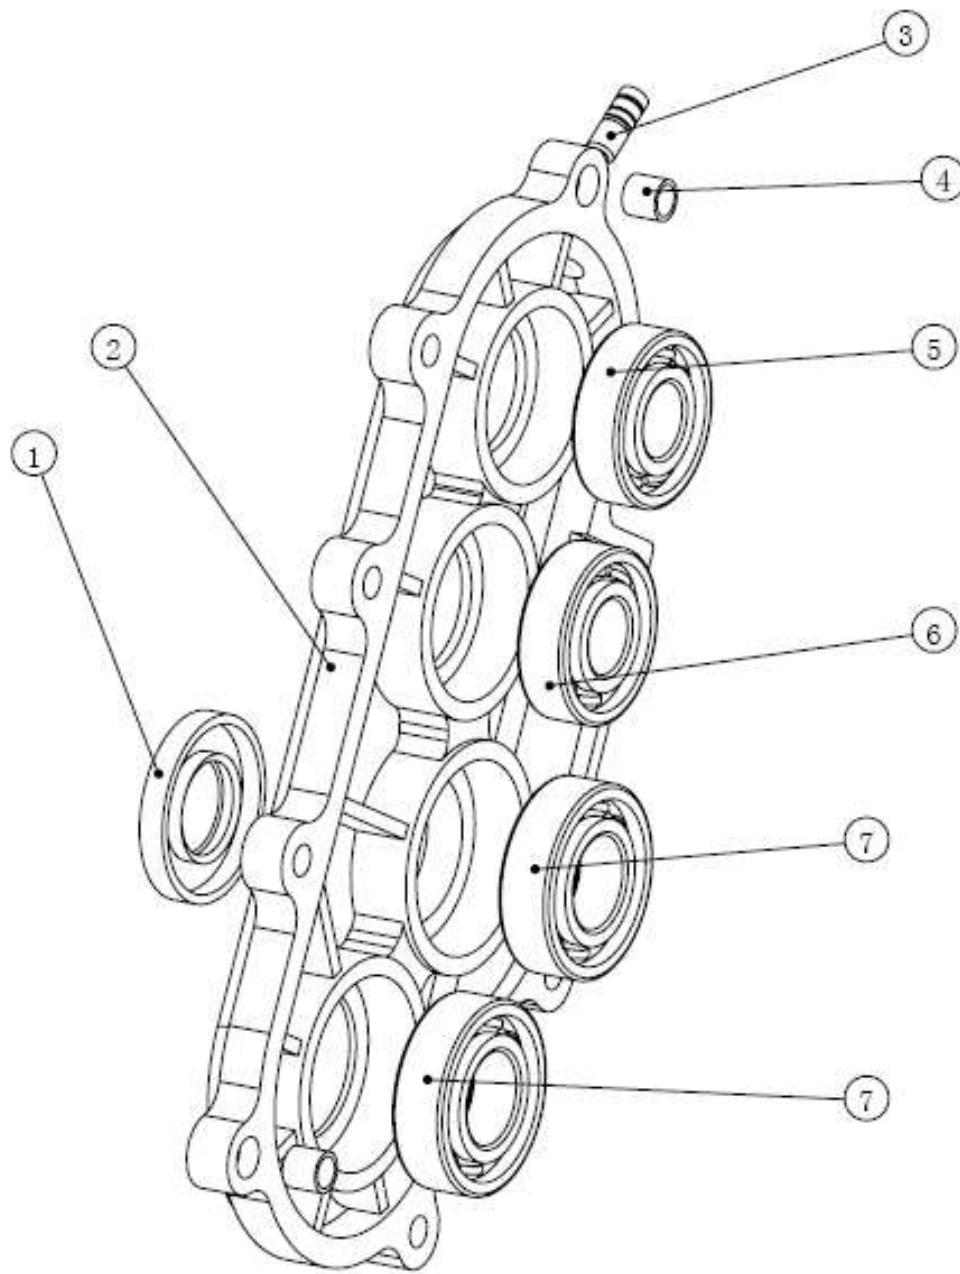

Front Cover

Item No.	Description	Part No.	Qty.
1	4x4 Output Seal	UTV-RAXLE-SEAL-01	1
2	Front Cover	UTV-RAXLE-FRCOV-01	1
3	Breather Vent Tube	GCC-HARB-0312	1
4	Bushing, locator	GCC-HARB-0313	2
5	Input Shaft Bearing	GCC-BERG-0010	1
6	Shifting Shaft Bearing	GCC-BERG-0006	1
7	Shifting/Lower Shaft Bearing	GCC-BERG-0009	2