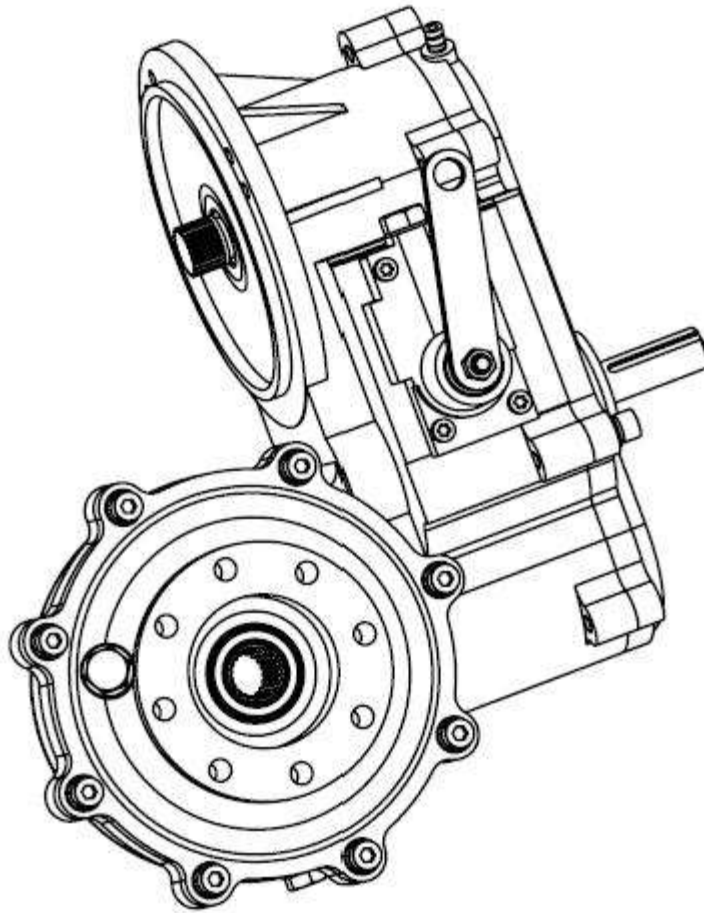

T-STYLE UTV REAR AXLE

PARTS MANUAL

Imaginative Manufacturing Inc.