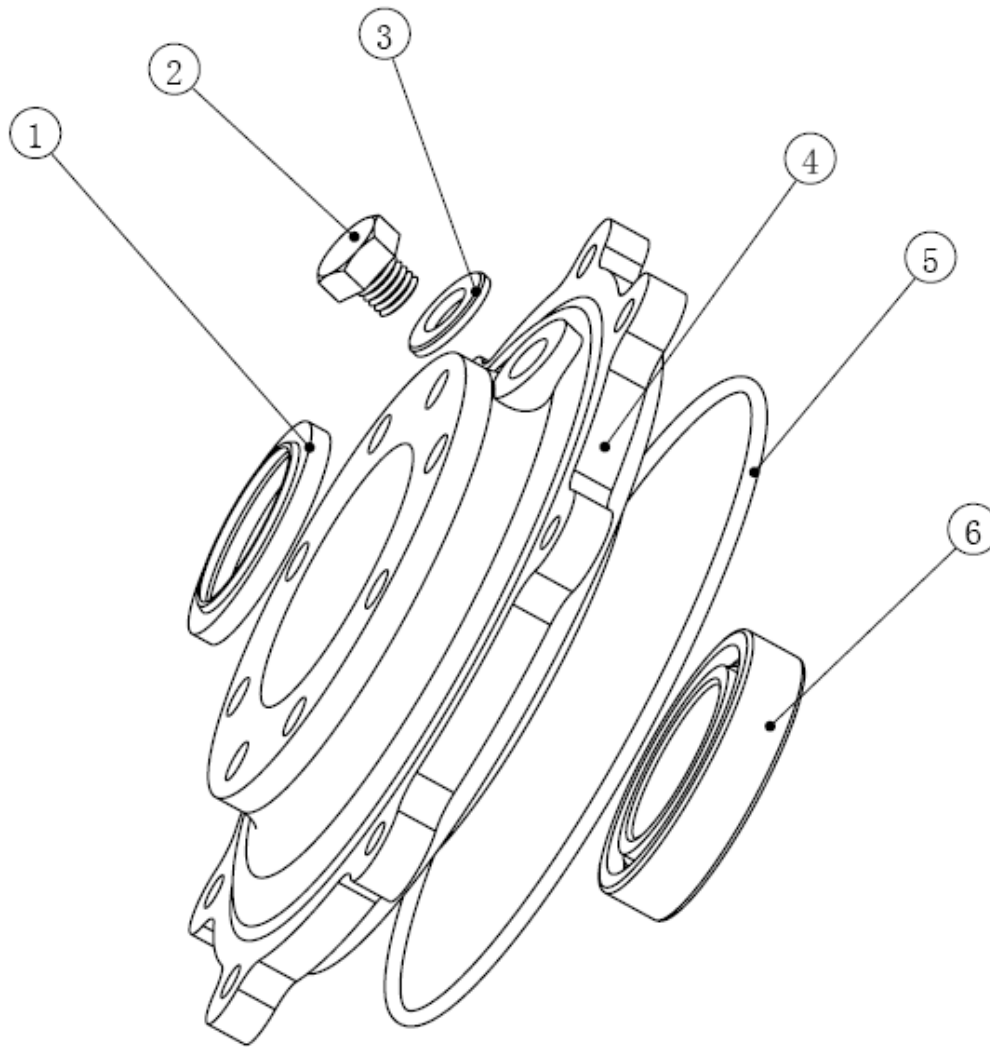

Side Cover Assembly

Item No.	Description	Part No.	Qty.
1	Differential Seal	UTV-RAXLE-SEAL-02	1
2	Fill Plug	GCC-HARB-0315	1
3	Fill Plug Washer	GCC-HARB-0316	1
4	Side Housing Cover	UTV-SDCOV-01	1
5	O-Ring	UTV-RAXLE-ORING-01	1
6	Differential Side Bearing	GCC-BERG-0008	1