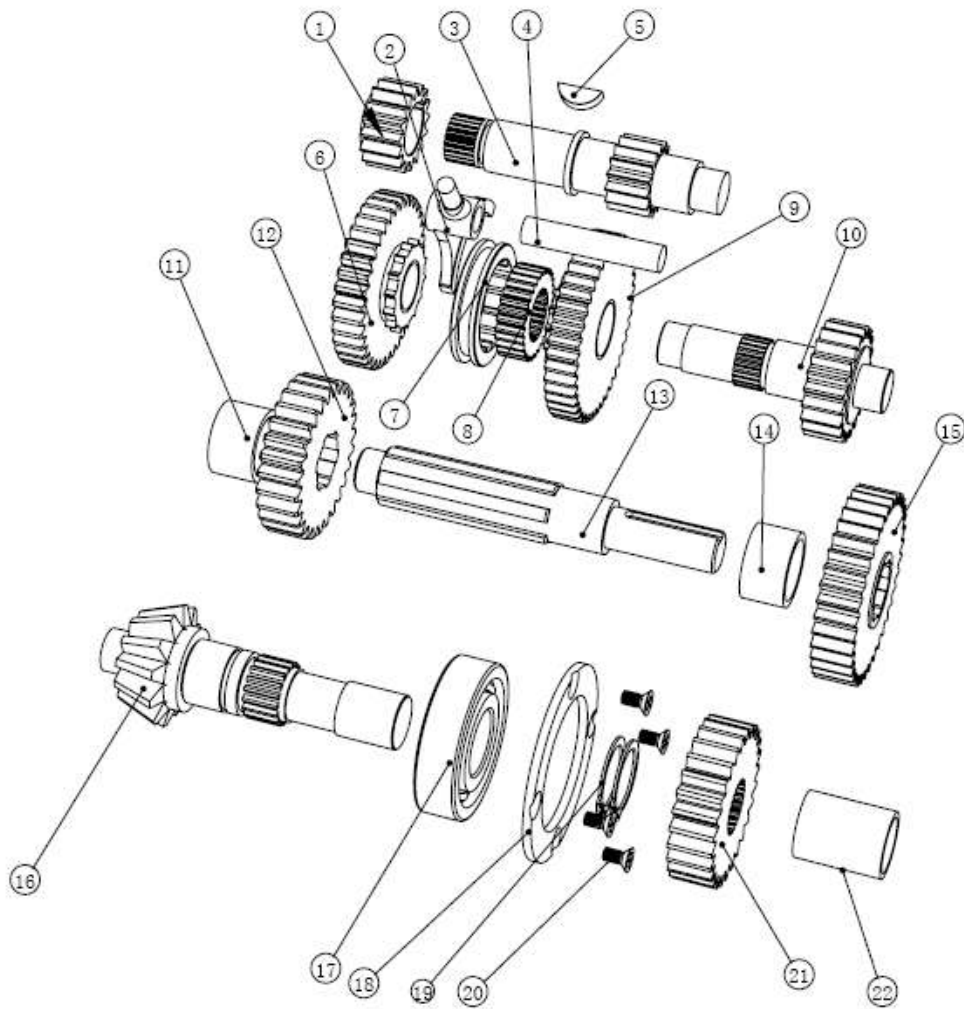

Main Gear Set Assembly

Item No.	Description	Part No.	Qty.
1	Gear 6	UTV-RAXLE-GEAR-06	1
2	Shifting Fork	UTV-RAXLE-SHIFTFORK-01	1
3	Input Shaft	UTV-RAXLE-SHAFT-01	1
4	Shifter Rail	UTV-RAXLE-SHIFTSH-01	1
5	Key, Woodruff	GCC-HARB-0323	1
6	Gear 7	UTV-RAXLE-GEAR-07	1
7	Shifting Collar	UTV-RAXLE-SHIFTCOLL-01	1
8	Shifting Gear	UTV-RAXLE-SHIFTGEAR-01	1
9	Gear 8	UTV-RAXLE-GEAR-08	1
10	Shifting Shaft, Upper - B	UTV-RAXLE-SHAFT-04	1
11	Spacer A	UTV-RAXLE-SPACER-01	1
12	Gear 3	UTV-RAXLE-GEAR-03	1
13	Shifting Shaft, Lower	UTV-RAXLE-SHAFT-03	1
14	Spacer D	UTV-RAXLE-SPACER-04	1
15	Gear 9	UTV-RAXLE-GEAR-09	1
16	Pinion Gear	UTV-RAXLE-PINGEAR-01	1
17	Lower Shaft Bearing	GCC-BERG-0011	1
18	Bearing Retainer	GCC-HARB-0313	1
19	Shims	UTV-RAXLE-SHIM-04	2
20	Bearing Retainer Screws	GCC-HARB-0314	4
21	Gear 5	UTV-RAXLE-GEAR-05	1
22	Spacer C	UTV-RAXLE-SPACER-03	1